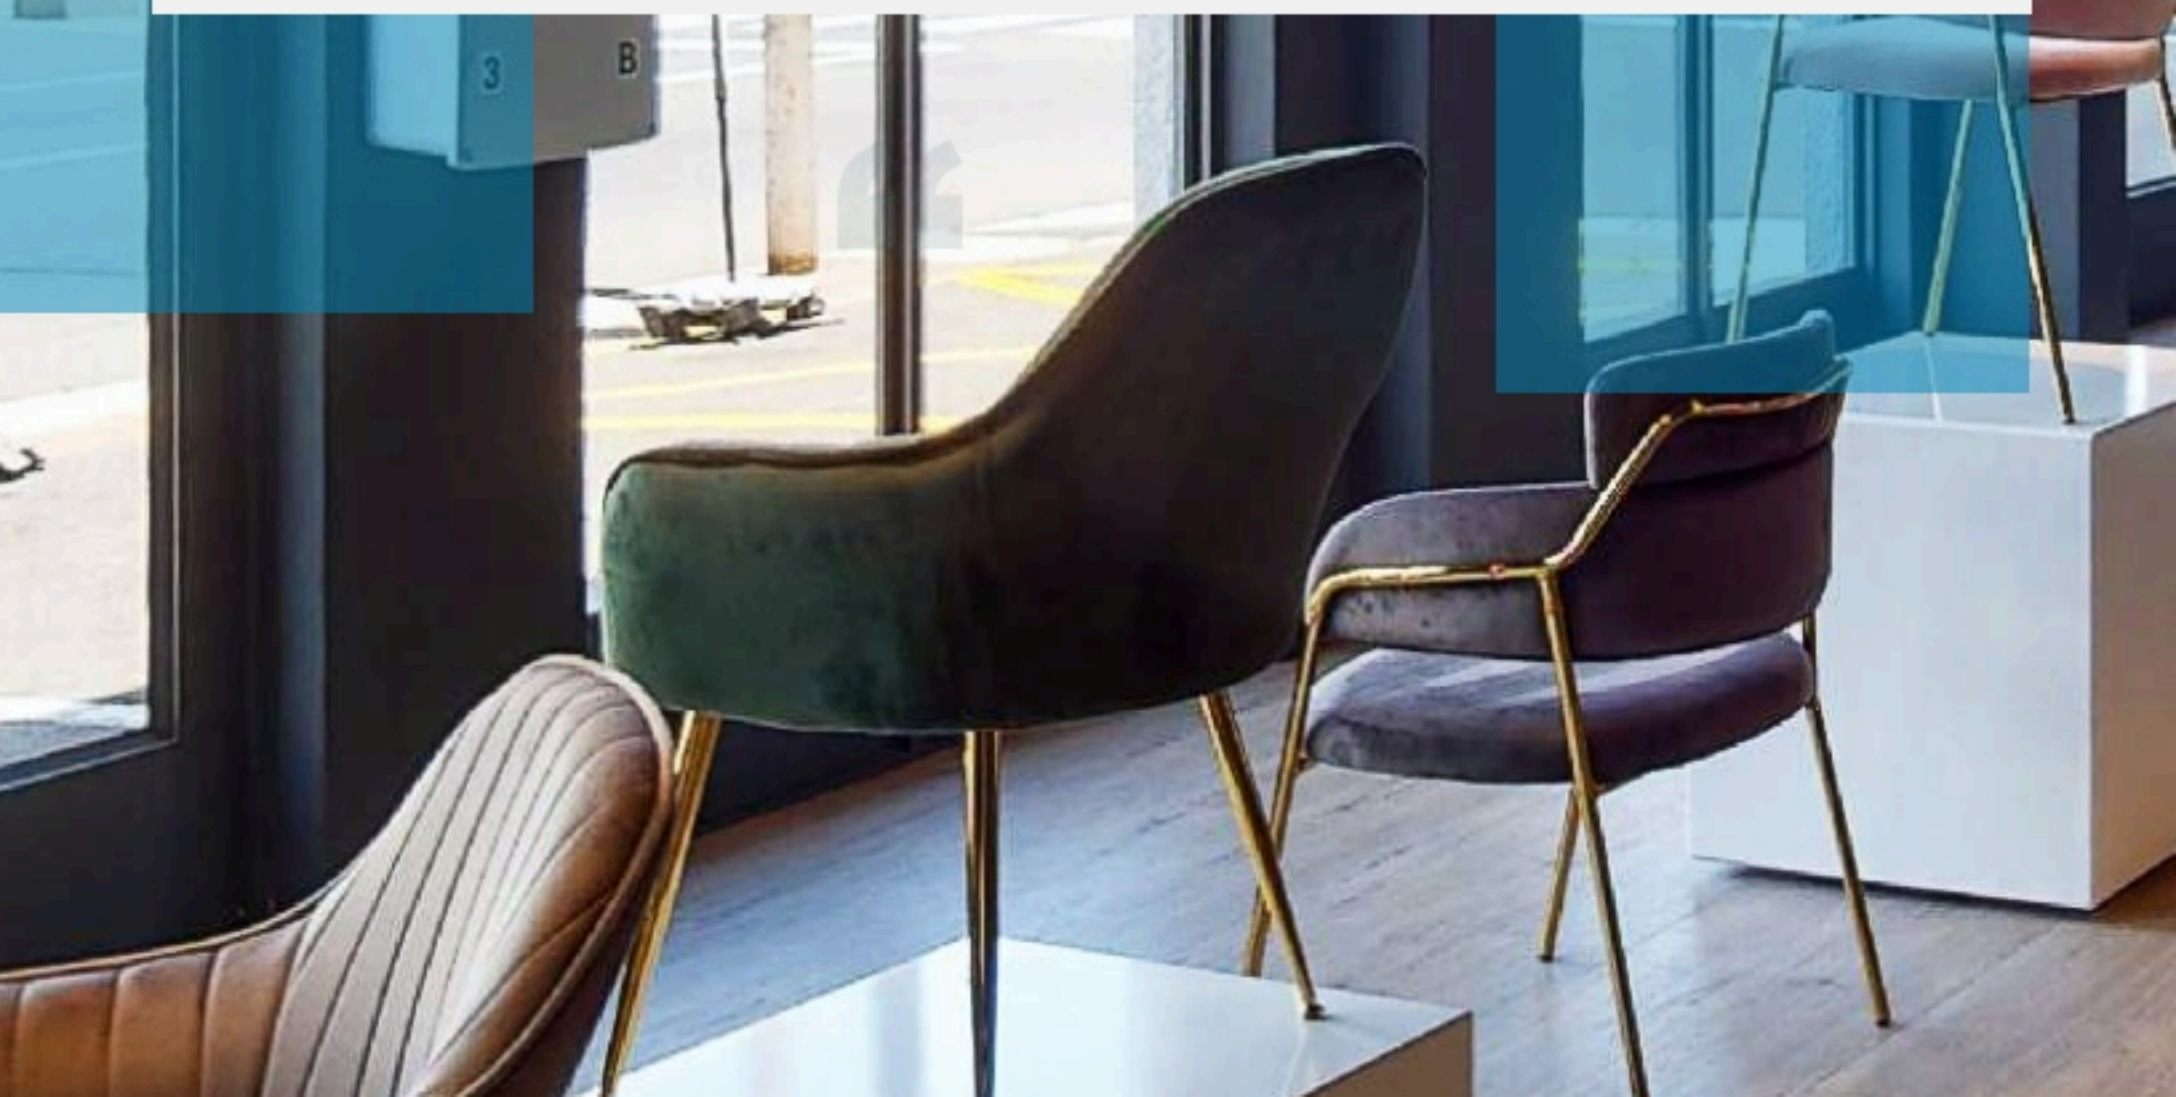

ELDO TABLE - 80cm DIA (WITH POWDER COATED BASE)
R2 700-00

- Round Table With Powder Coated Base
- Dimensions: Top 80cm Dia. Height: TBC
- Usage: Indoor
- Top Colour: Black/White